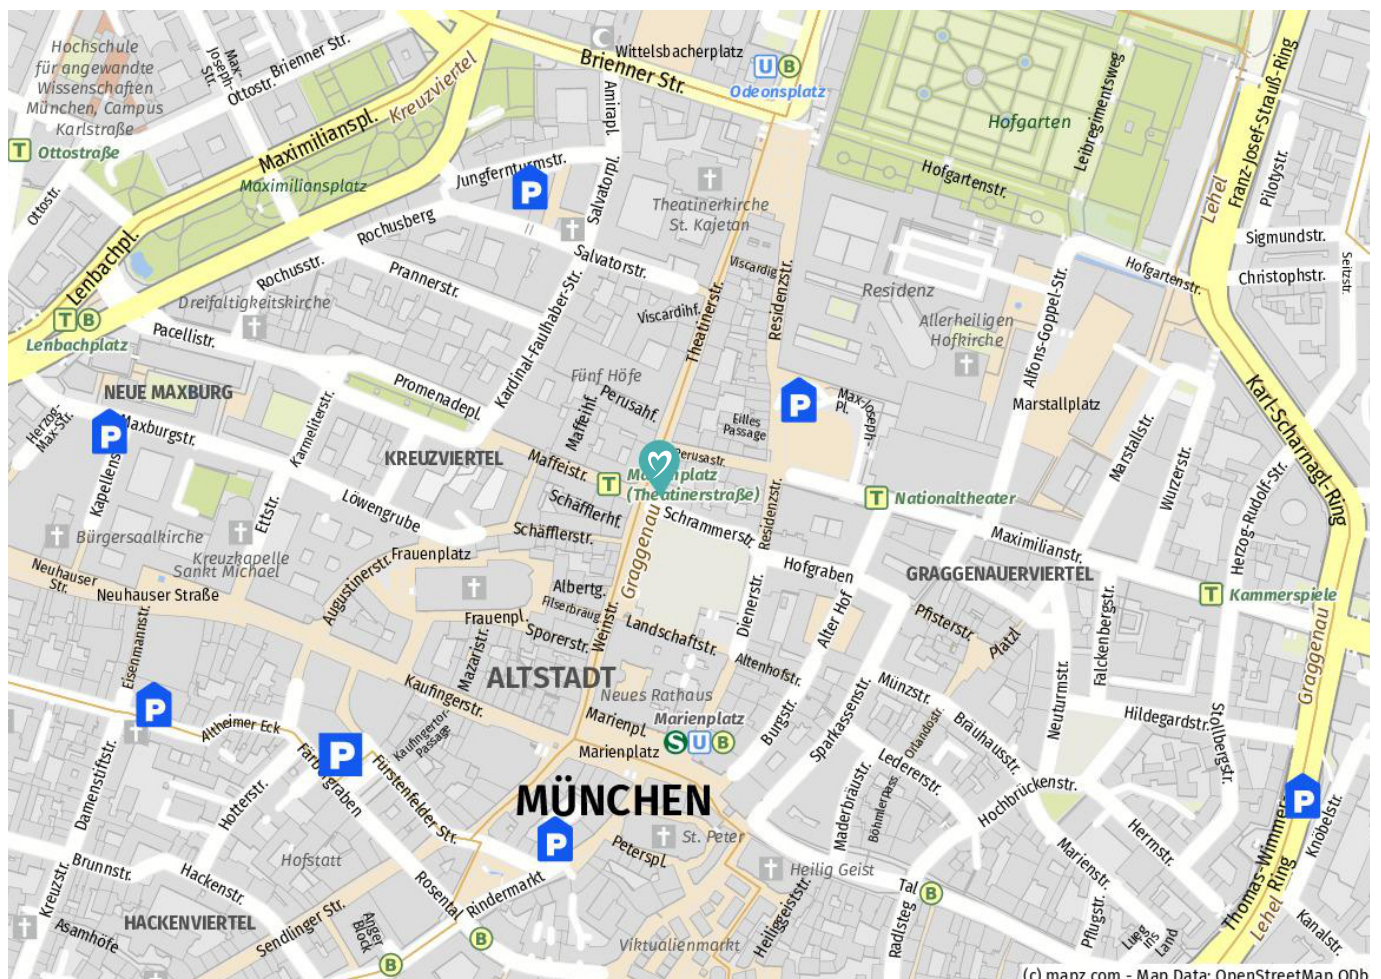

Arrival by public transport

Subway station Marienplatz (exit Weinstraße)

S-Bahn station Marienplatz (exit Weinstraße)

Tramway line 19 (stop Theatinerstraße)

Short-term parking zone

Due to construction work, the short-stay parking zone in Schrammerstraße is cancelled and only available for entry/exit.

Parkhäuser

Nächstliegend ist die Tiefgarage an der Oper in der Maximilianstraße (über die Perusa-Passage und die Betten-Rid-Passage gelangen sie ins Betten-Rid-Haus). Weitere Parkhäuser finden Sie im Umgebungsplan.

Parking garages

Nearest is the underground car park at the opera in Maximilianstraße (via Perusa-Passage and Betten-Rid-Passage you get to Betten-Rid-Haus). Further parking garages can be found in the surrounding map.

Cabs

Cabs are waiting directly in front of the practice in Schrammerstraße, in front of Feinkost Dallmayr in Diererstraße or in front of the Hotel Bayerischer Hof on Promenadenplatz.

Accessibility

A handicapped accessible elevator is available.